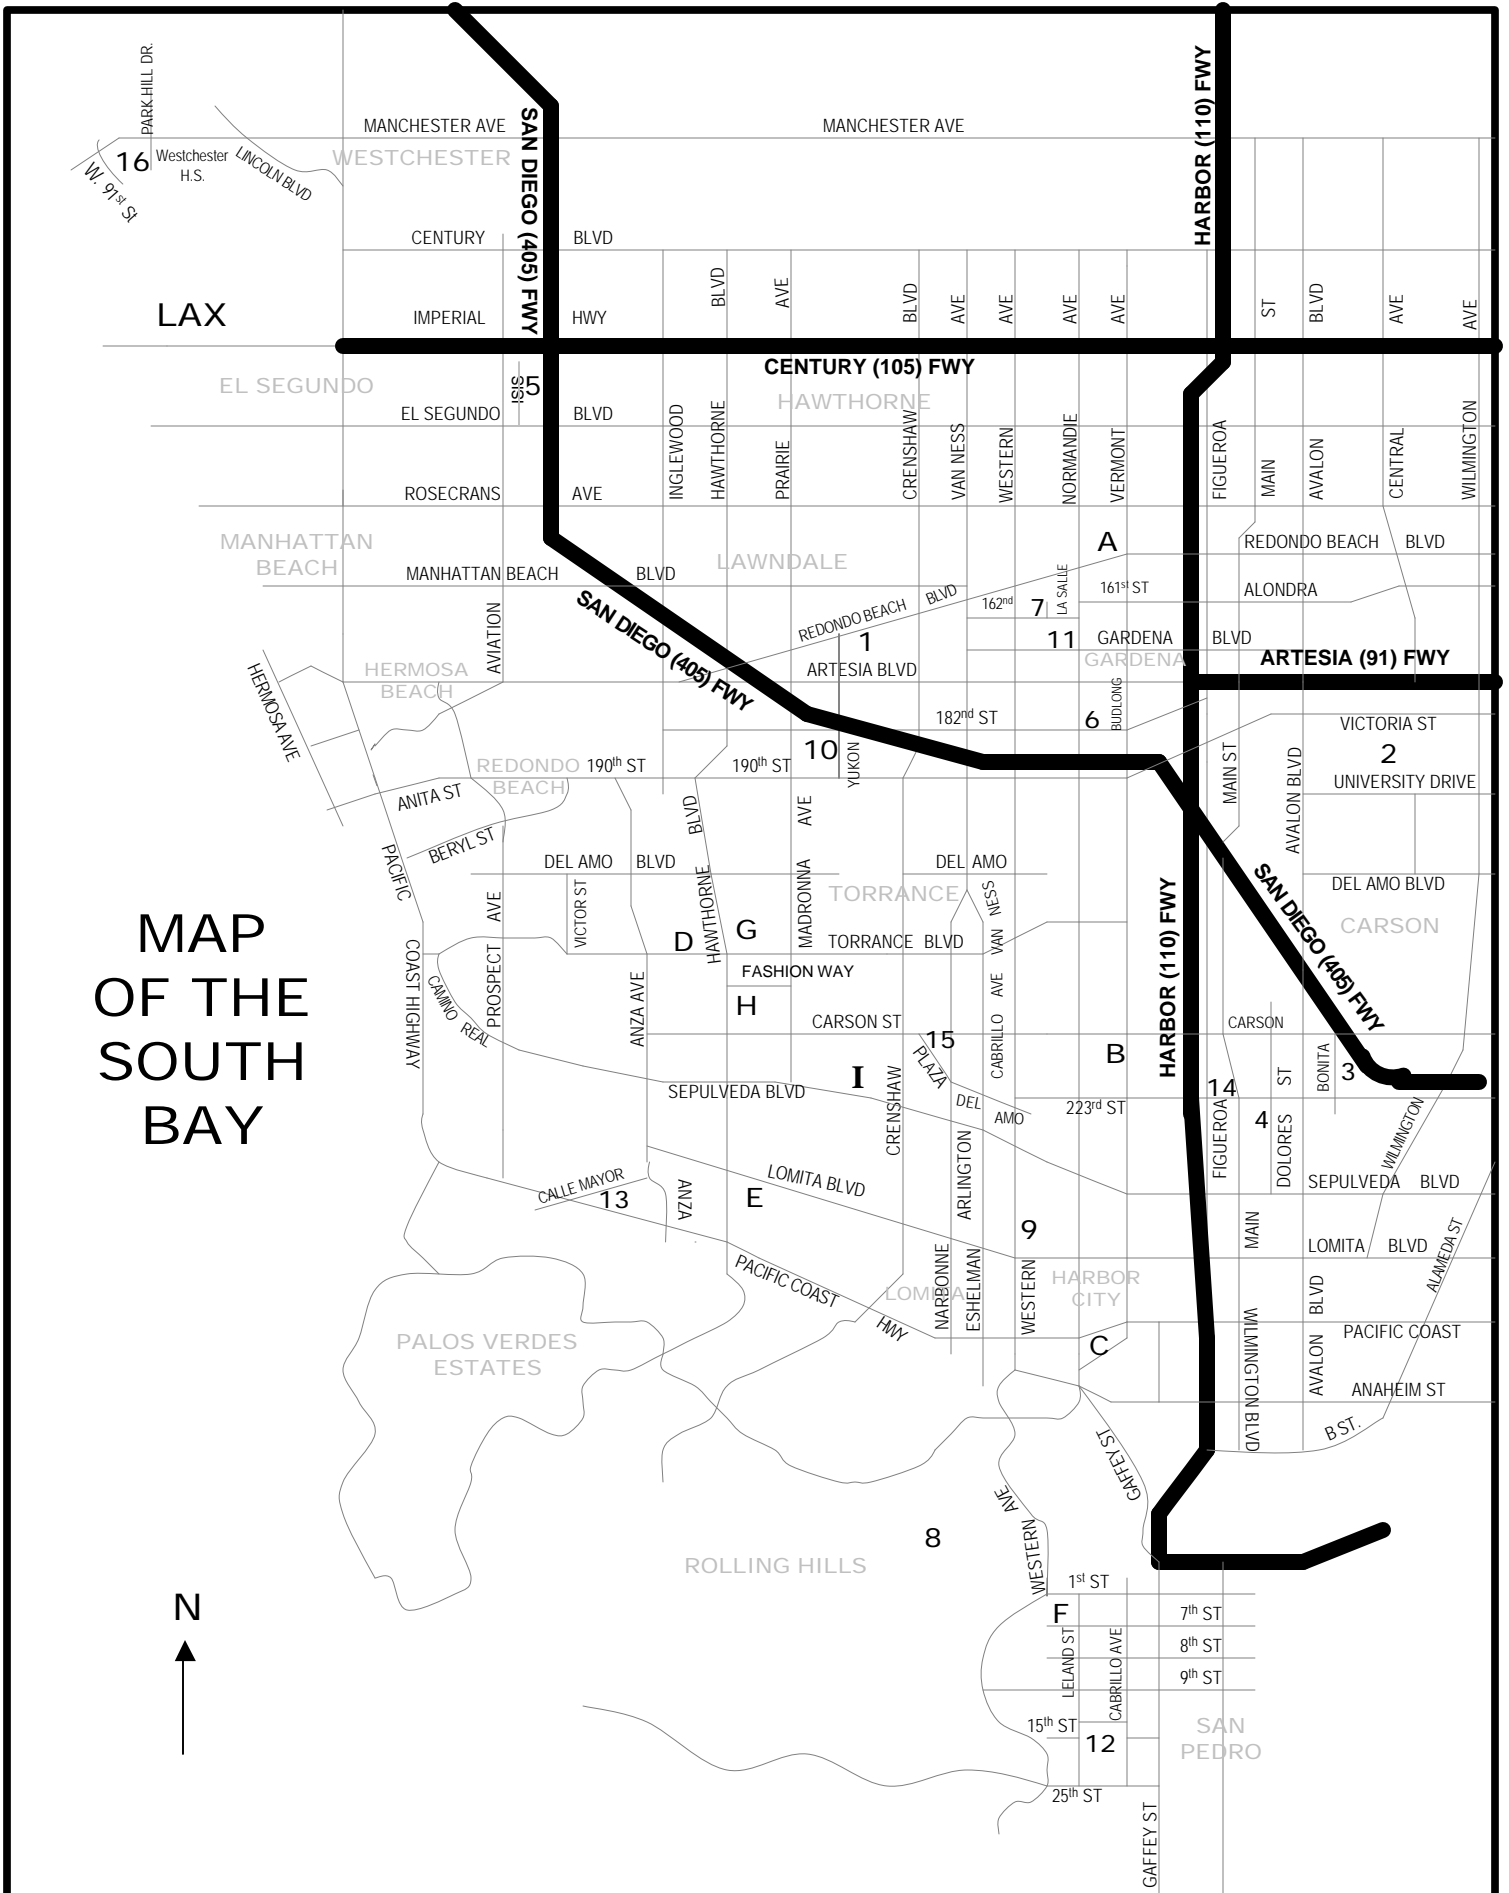

GAME SITES (on map)

- 1 Alondra Park Gym**
3535 Redondo Beach Blvd., Torrance
- 2 Cal State University Dominguez**
1000 E. Victoria Street, Carson
(enter on University Drive)
- 3 Carnegie Middle School**
21820 Bonita Street, Carson
(enter on Bonita Street)
- 4 Carson High School**
22328 S. Main Street, Carson
(enter on Dolores Street)
- 5 Del Aire Park**
12601 S. Isis, El Segundo
- 6 Gardena High School**
1301 W. 182nd Street, Gardena
(enter on Budlong Ave.)
- 7 Gardena Municipal Gym**
1651 W. 162nd Street, Gardena
(enter on La Salle Ave.)
- 8 Miraleste Intermediate School**
29323 Palos Verdes Dr. East, Rancho PV
- 9 Nathaniel Narbonne High School**
24300 S. Western Ave., Harbor City
(enter on 242nd Street)
- 10 North Torrance High School**
3640 W. 182nd Street, Torrance
(enter on Yukon Ave.)
- 11 Robert E. Peary Middle School**
1415 W. Gardena Blvd., Gardena
(enter on 162nd Street)
- 12 San Pedro High School**
1001 West 15th Street, San Pedro
(enter on 15th Street)
- 13 South Torrance High School**
4801 Pacific Coast Highway, Torrance
(enter on Pacific Coast Highway)
- 14 Stephen White Middle School**
22102 Figueroa Street, Carson
(enter on Figueroa Street)
- 15 Torrance High School**
2200 W. Carson Street, Torrance
(enter on Plaza Del Amo)
- 16 Westchester High School**
7400 Manchester Ave., Westchester
(enter on W. 91st St., 2nd gate on the right
from Park Hill Drive)

LODGING

- G Residence Inn**
3701 Torrance Blvd., Torrance
- H Torrance Marriott**
3635 Fashion Way, Torrance
- I Courtyard Torrance**
2633 Sepulveda Blvd., Torrance

MAP OF THE SOUTH BAY

LAX

EL SEGUNDO

MANHATTAN BEACH